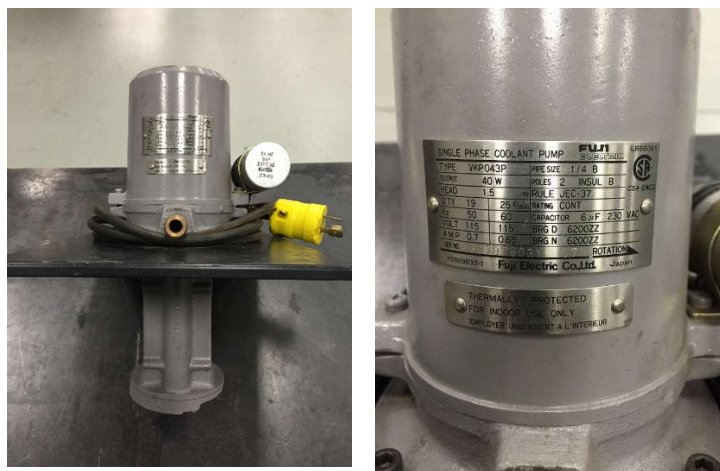

Carb Covers For Dominators \$10 A Set Or Offers

Fuel Sample Fitting Pop/Off Valves \$50 For All Fittings

Fuji Electric Coolant Pump \$150 Or Offers

Please Call 303-359-3406 No Text Messages Or E-Mails